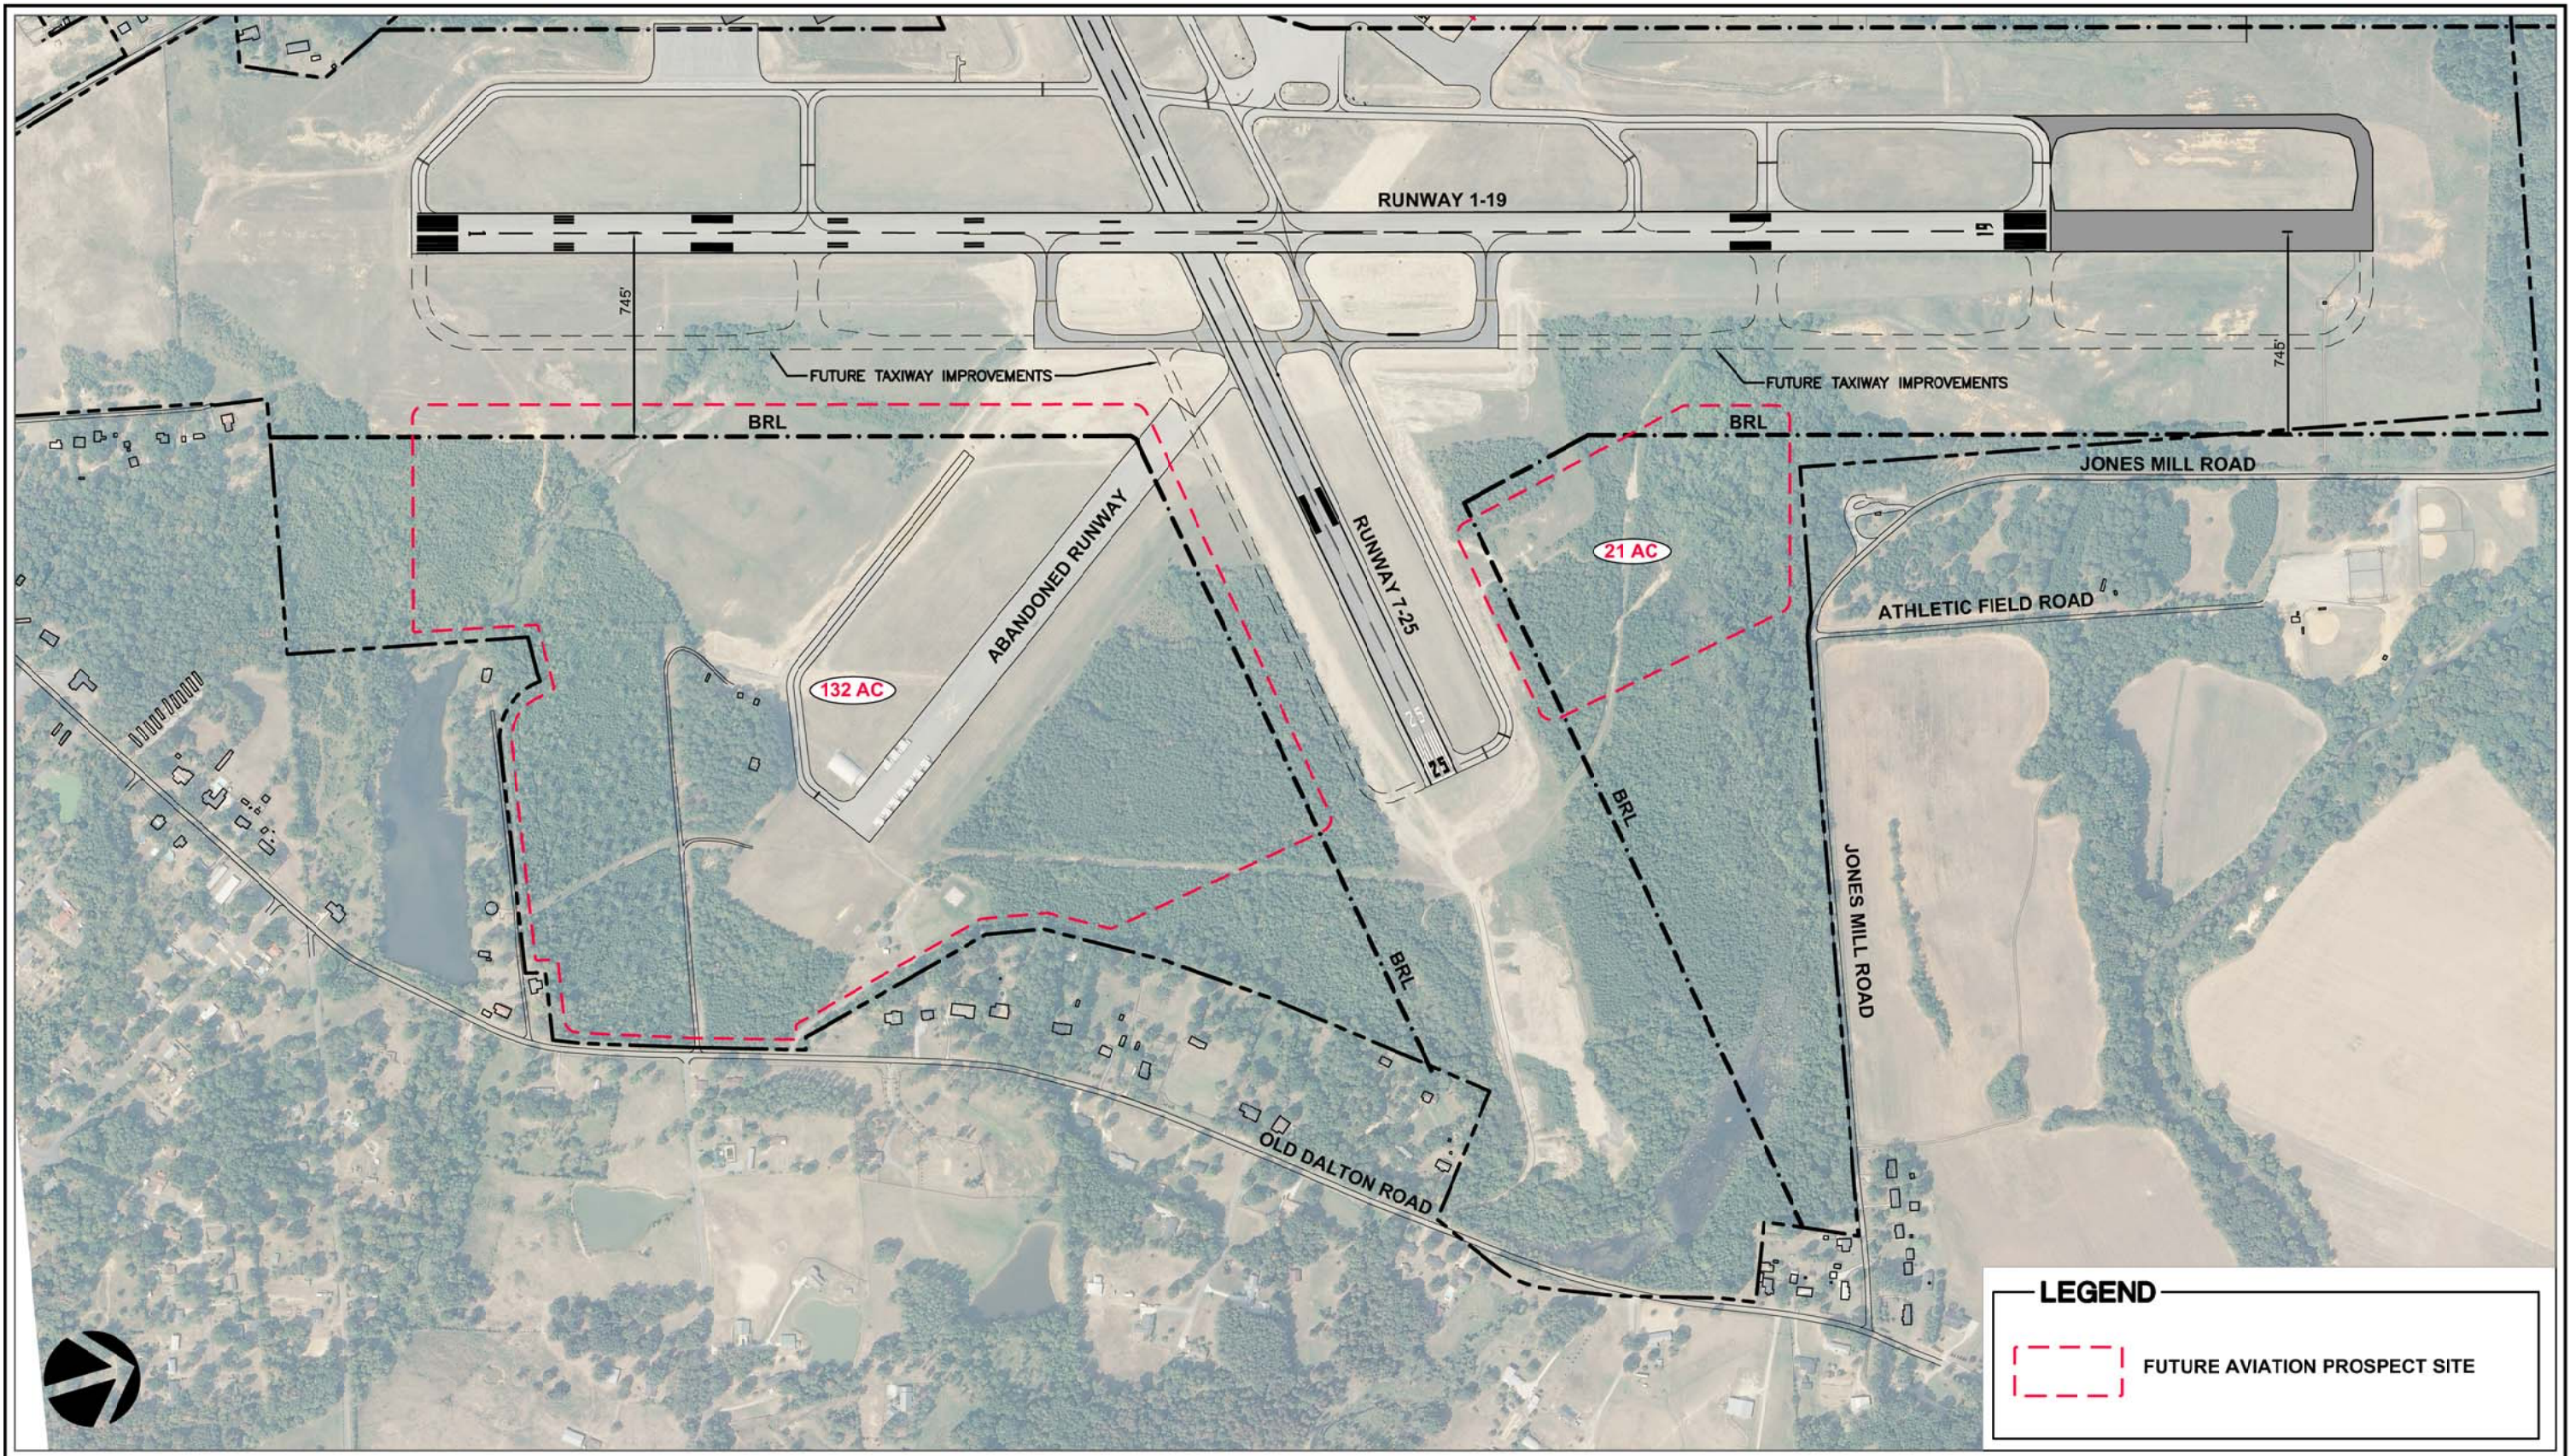

Y:\Airports\Floyd Co\General\DWG\RMG Hangar Dev Exh 1 AREA (EASTSIDE).dwg Plotted on: Jul 25, 2014 - 2:14pm by smsentelle

**RUSSELL REGIONAL AIRPORT
ROME, GEORGIA**

FUTURE DEVELOPMENT CONCEPT PLAN (EASTSIDE)